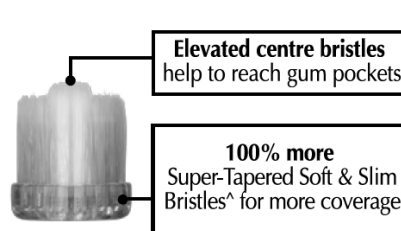

January 2017

MEDIA RELEASE
FOR IMMEDIATE RELEASE

MADE IN JAPAN **Systema** ^{Toothbrush} **HAGUKI PLUS**
 (GUM CARE)

With Singaporean's rising gum care demand, SYSTEMA, No. 1 Toothbrush Brand in Japan⁺, brings you the newest trend in Japan - **NEW Systema Haguki Plus Toothbrush**. Recommended by Japan Dental Association, Systema Haguki Plus Toothbrush provides **more coverage of teeth and gums for super-efficient thorough clean and extra comfortable on your gums with:**

Use with Systema Gum Care Toothpaste, Gum Care Mouthwash, Interdental Brush & Gel and Floss for complete gum protection!

Importance of Gum Health

Healthy gum is the foundation of healthy teeth. Healthy gums hold teeth in place at the root firmly. Poor gum care can lead to gum disease and tooth loss.