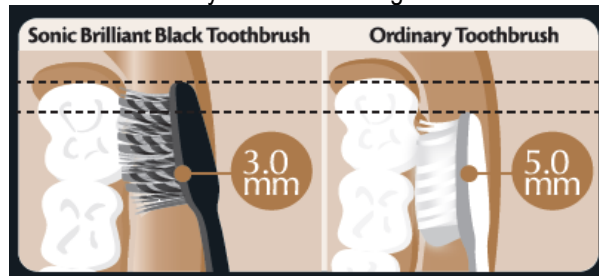

- The only **Super Thin Brush Head** for Battery Powered Toothbrush in current market! **40% thinner brush head^** that helps to reach wisdom tooth easily for more thorough clean

- **Charcoal Spiral Super-Tapered Soft & Slim bristles** that inhibit >99.9% bacterial growth on the bristles+, dry quickly and stay dry easily
- **Sonic wave vibration** that assists to remove plaque effectively while gentle on gums