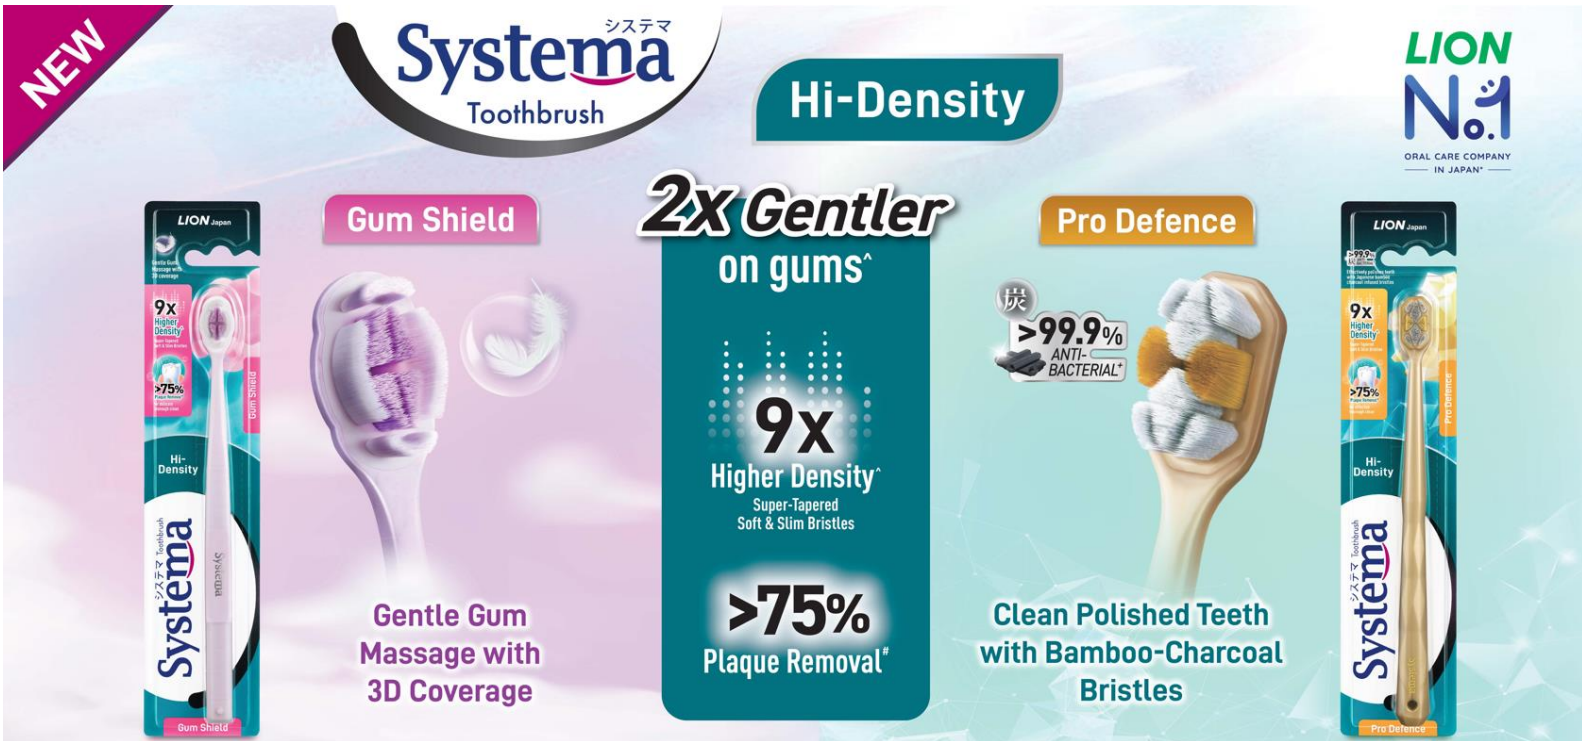

October 2024  
**MEDIA RELEASE**  
FOR IMMEDIATE RELEASE

**NEW Systema Hi-Density Toothbrush – 2X Gentler on Gums<sup>^</sup>!**

Developed by LION – Japan’s No.1 Oral Care Company\*, Systema – Japan’s No.1 Toothbrush Brand\*\* is pleased to announce the new launch of **Systema Hi-Density Toothbrush (Gum Shield / Pro Defence)** that is **2X gentler on gums<sup>^</sup>** and has **9X Higher Density<sup>^</sup> Super-Tapered Soft & Slim Bristles** that help to generate dense & finer foam<sup>^</sup> for penetrating & cleaning deep spaces between teeth & gums to help to remove **>75% of plaque<sup>#</sup>**.

It also comes with the following product attributes:

## **Importance of Gum Health**

Healthy gum is the foundation of healthy teeth. Healthy gums hold teeth in place at the root firmly. Poor gum care can lead to gum disease and tooth loss.